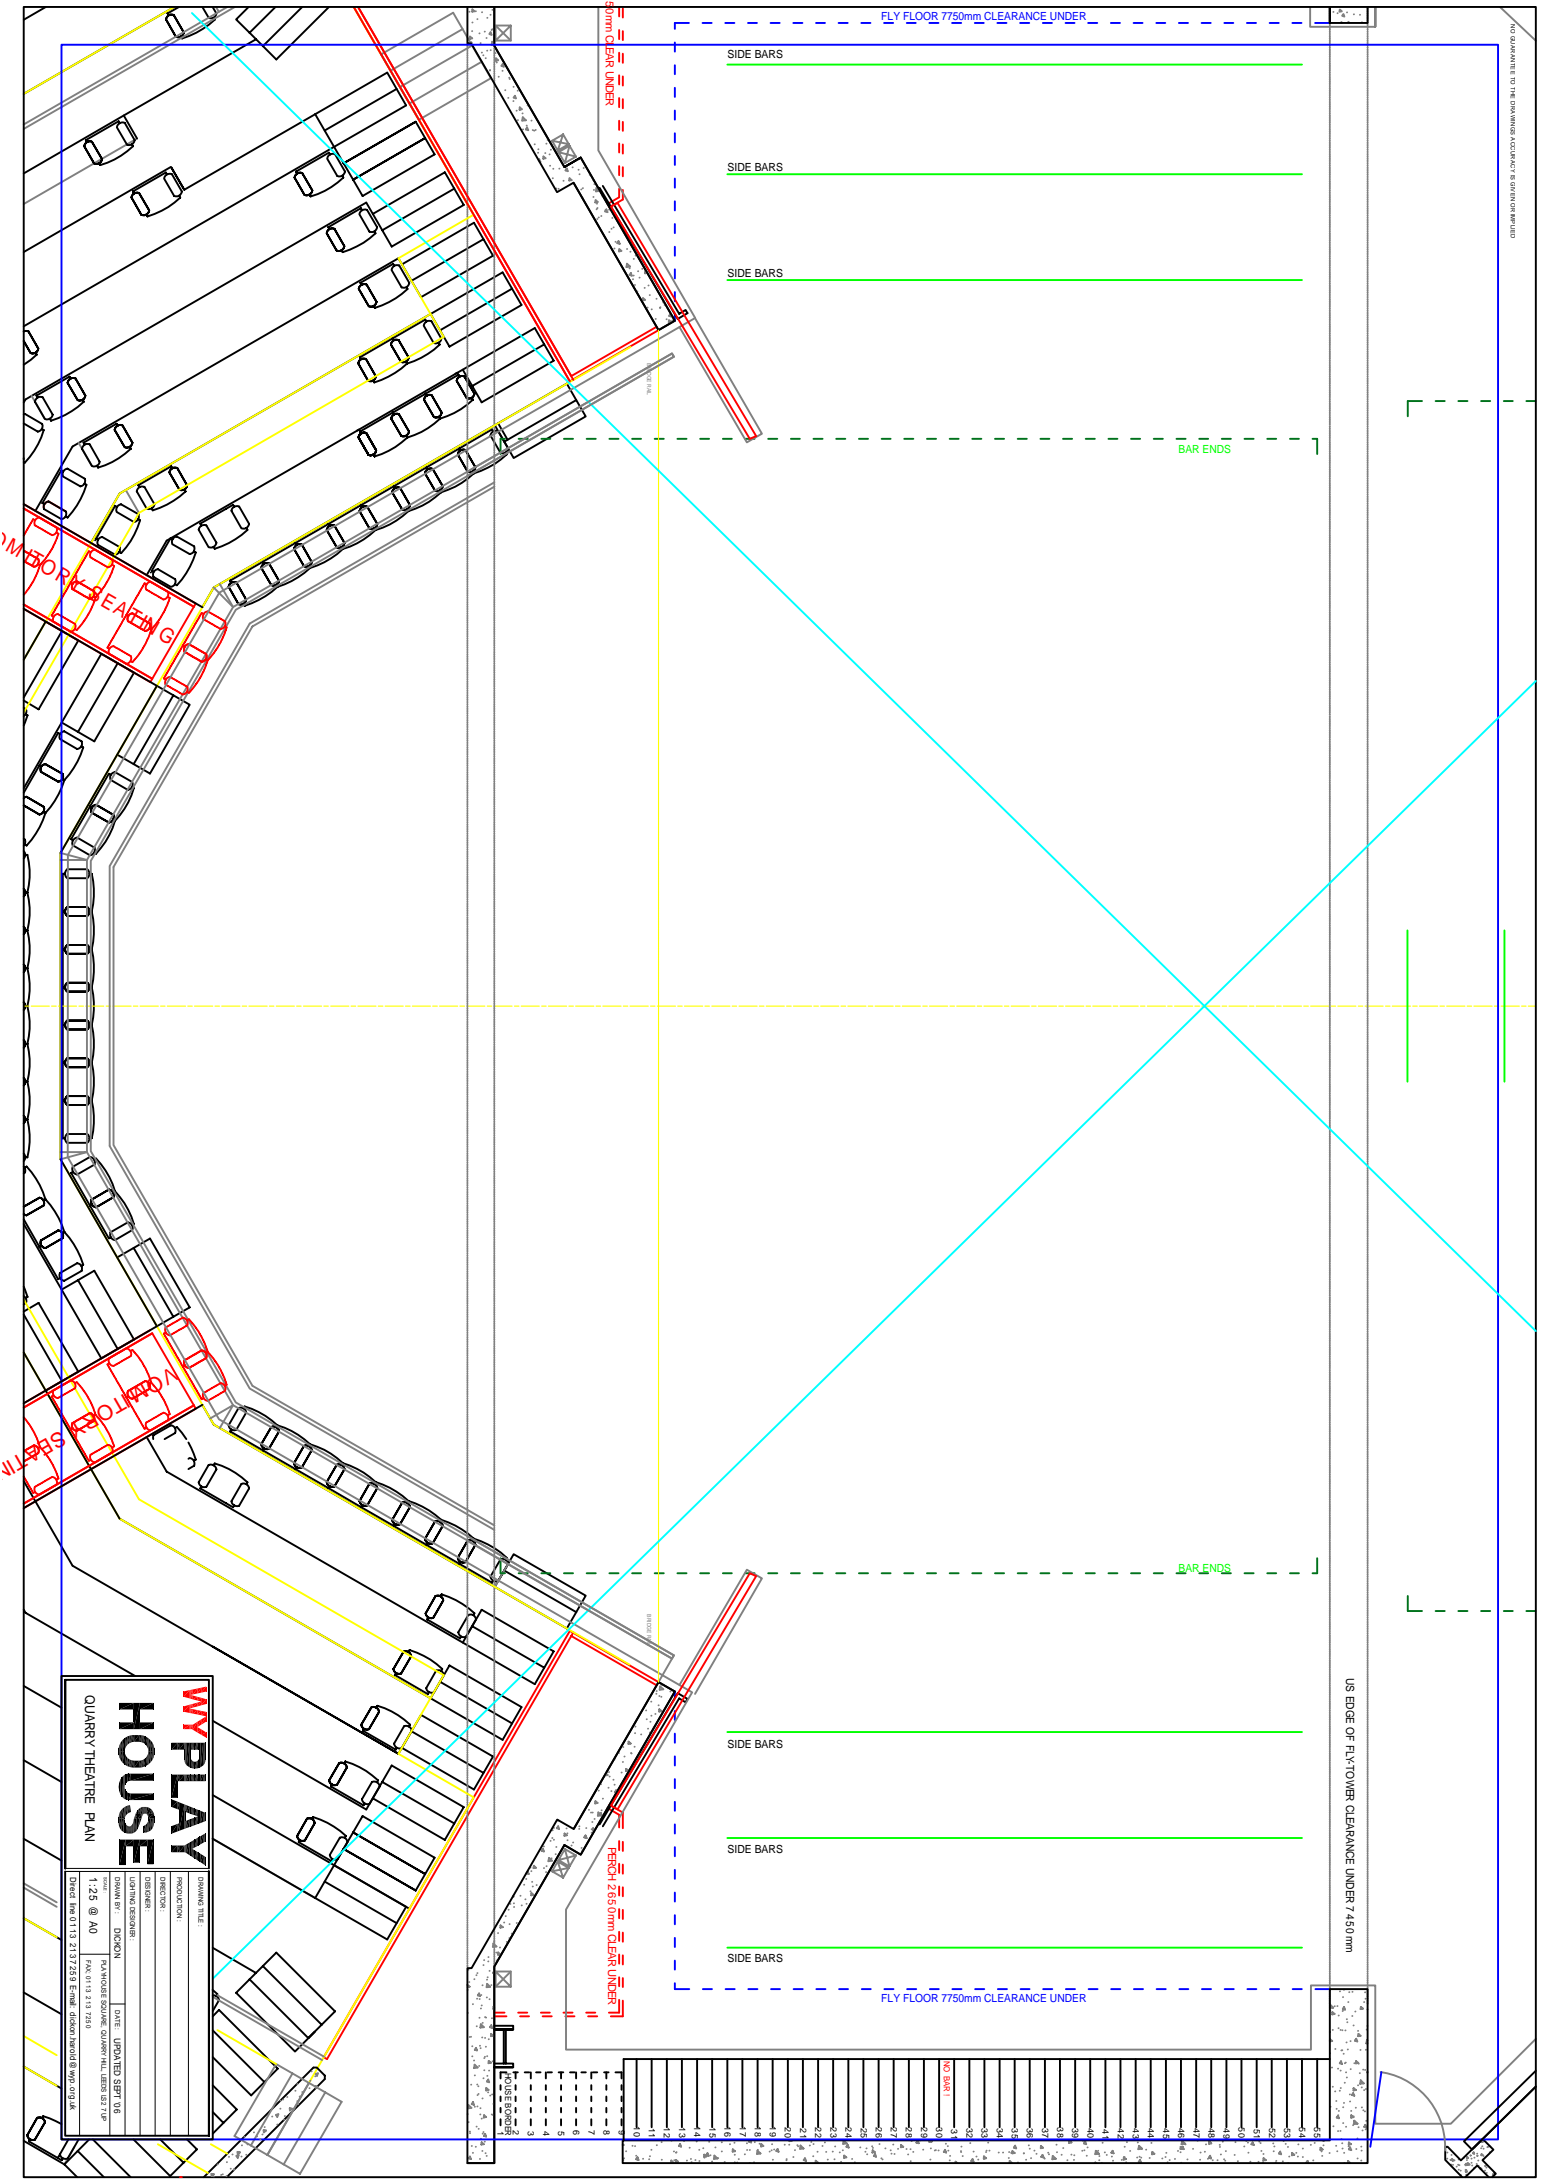

FLY FLOOR 7750mm CLEARANCE UNDER

SIDE BARS

SIDE BARS

SIDE BARS

BAR ENDS

BAR ENDS

SIDE BARS

SIDE BARS

SIDE BARS

FLY FLOOR 7750mm CLEARANCE UNDER

US EDGE OF FLY-TOWER CLEARANCE UNDER 7450mm

50mm Clear UNDER

750mm 2660mm CLEAR UNDER

WYPLAY HOUSE
QUARRY THEATRE PLAN

PROJ. NO: 1325 @ A0
DATE: UPDATED 09/11/18
DRAWN BY: DICKSON
CHECKED BY: DICKSON
SCALE: 1:25 @ A0
PROJECT: QUARRY THEATRE PLAN

PROJ. TITLE: QUARRY THEATRE PLAN
PROJ. NO: 1325 @ A0
DATE: UPDATED 09/11/18
DRAWN BY: DICKSON
CHECKED BY: DICKSON
SCALE: 1:25 @ A0
PROJECT: QUARRY THEATRE PLAN